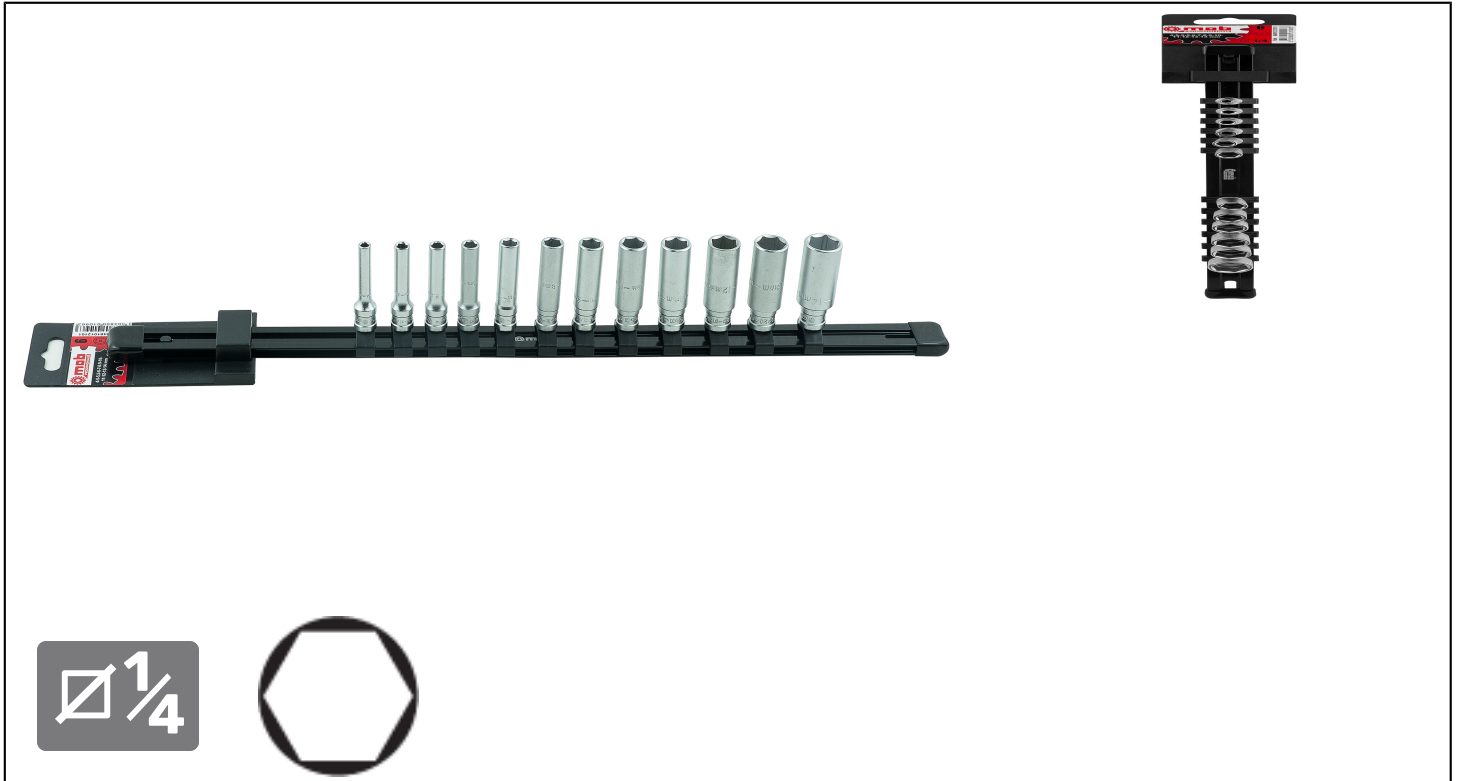

6-POINT SOCKET SET, 12 PIECES, 1/4" Réf.: 9481012101

Characteristics

RESISTANCE: The square's sharp edges suppression increases their resistance. Chrome-vanadium steel, the best material for sockets and accessories. Plastic rail. Individual holsters for the different sockets.
4-5-5.5-6-7-8-9-10-11-12-13-14 mm.

Product data

Pans / sides	Contenu / Content	L mm	 g	Garantie (nb d'année) / G	Ref.		Code EAN
6	4-5-5.5-6-7-8-9-10-11-12-13-14 mm	483	470	E	9481012101	1	3303800010963

NOVALIA SAS 2 rue de Bergognon 42500 LE CHAMBON F. FRANCE - www.novalia.pro