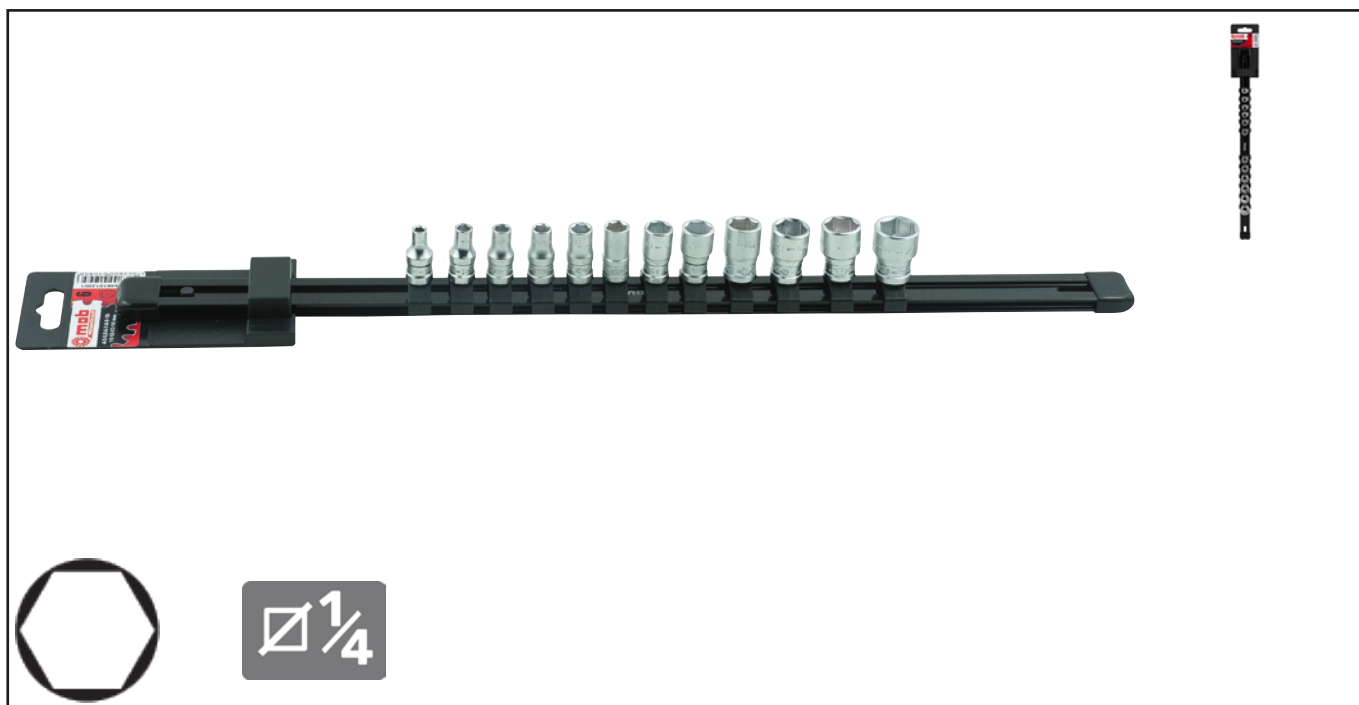

6-POINT SOCKET SET, 12 PIECES, 1/4" Réf.: 9481012001

Characteristics

RESISTANCE: The square's sharp edges suppression increases their resistance. Chrome vanadium steel, the best material for sockets and accessories. Plastic rail. Individual holsters for the different sockets. 4-5-5.5-6-7-8-9-10-11-12-13-14 mm.