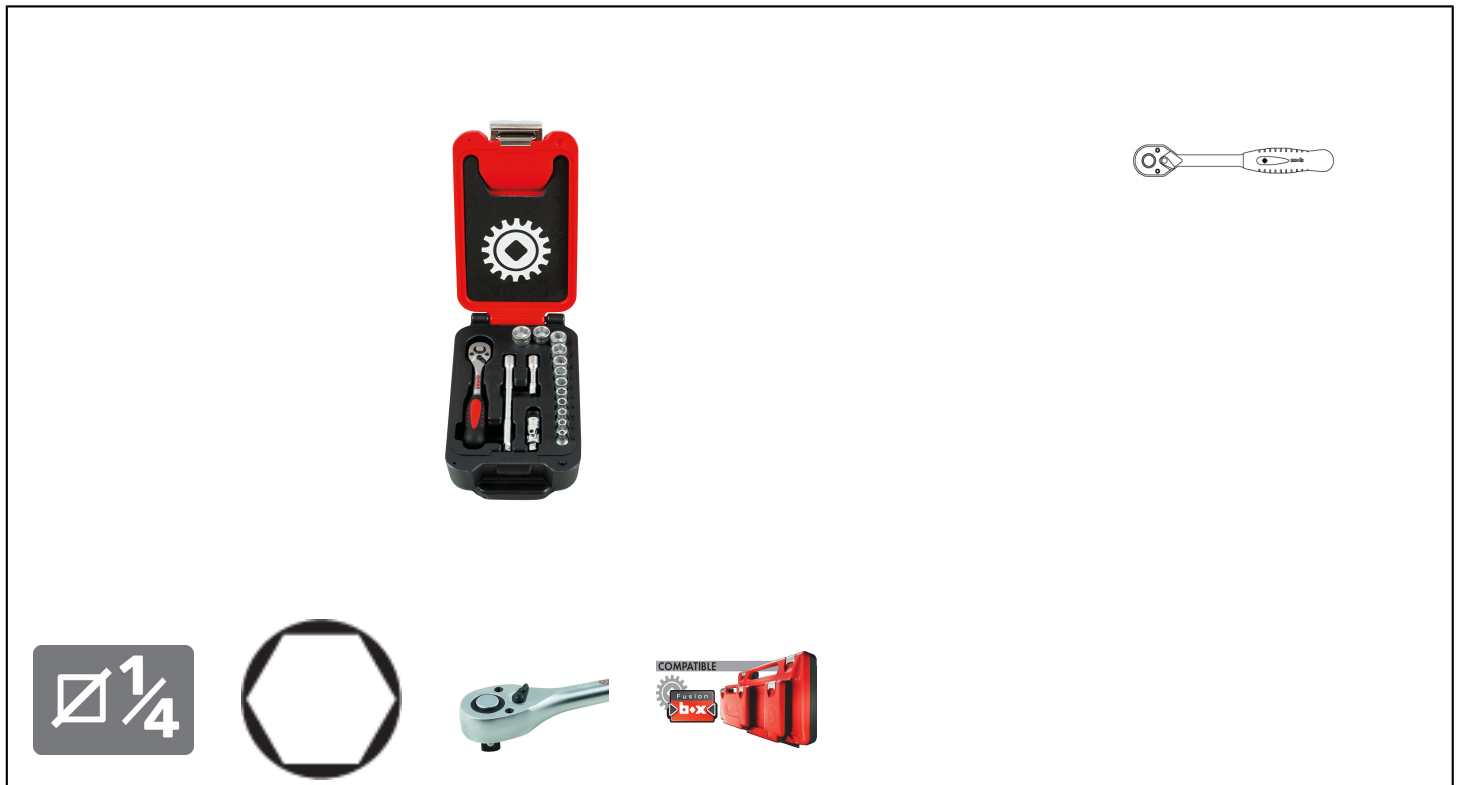

## PEAR HEAD RATCHET SET BOX, 16 PIECES 6 POINTS 1/4" Réf.: 9415016001

### Characteristics

Coffret 1/4". CLIQUET poire: changeover lever integrated in the head = no risk of accidental reversal. Unlocking the sockets by push button. Change of direction by the thumb. The meaning is given by the position of the lever. Small footprint of the elongated head. SLEEVES: the removal of sharp angles from the squares increases their resistance and protects the nuts against matting. The handling of the sockets is made easy thanks to an external shoulder intended for the taking. Marking the dimension all around. BOX: High Density Polyethylene (HDPE), do not damage shocks like metal boxes. Metal clasps. Two-tone foam for easy identification of missing items. High density foam, closed cell, which does not take moisture. The tools are calibrated smoothly. Dimensions: 135x215x60 mm. Fusion Box compatible: can fit on a bigger box. 12 hex sockets: 4/5 / 5,5 / 6/7/8/9/10/11/12/13/14 mm // 1 pawl // 1 cardan // 2 extensions: 50 and 125 mm