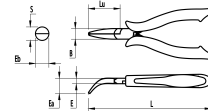

BENT HALF ROUND NOSE PLIERS Réf.: **9362120401**

Characteristics

Head: hardened steel. Tight clearance thanks to its special shape. Bi-material handle: polypropylene for a better resistance and elastomer for a better, slip-resistant grip and a higher comfort. Spring: allows for controlled and precise work. A range for work that requires precision: mechanics, electricity, electronics.

Product data

| L mm | B mm | Lu mm | S mm | E mm | Ea mm | Eb mm |  g | Garantie (nb d'année) / G | Ref. |  | Code EAN |
|------|------|-------|------|------|-------|-------|---|---------------------------|-----------|---|---------------|
| 150 | 12 | 38 | 2 | 8 | 15 | 2 | 84 | E | 936212040 | 1 | 3303809003201 |