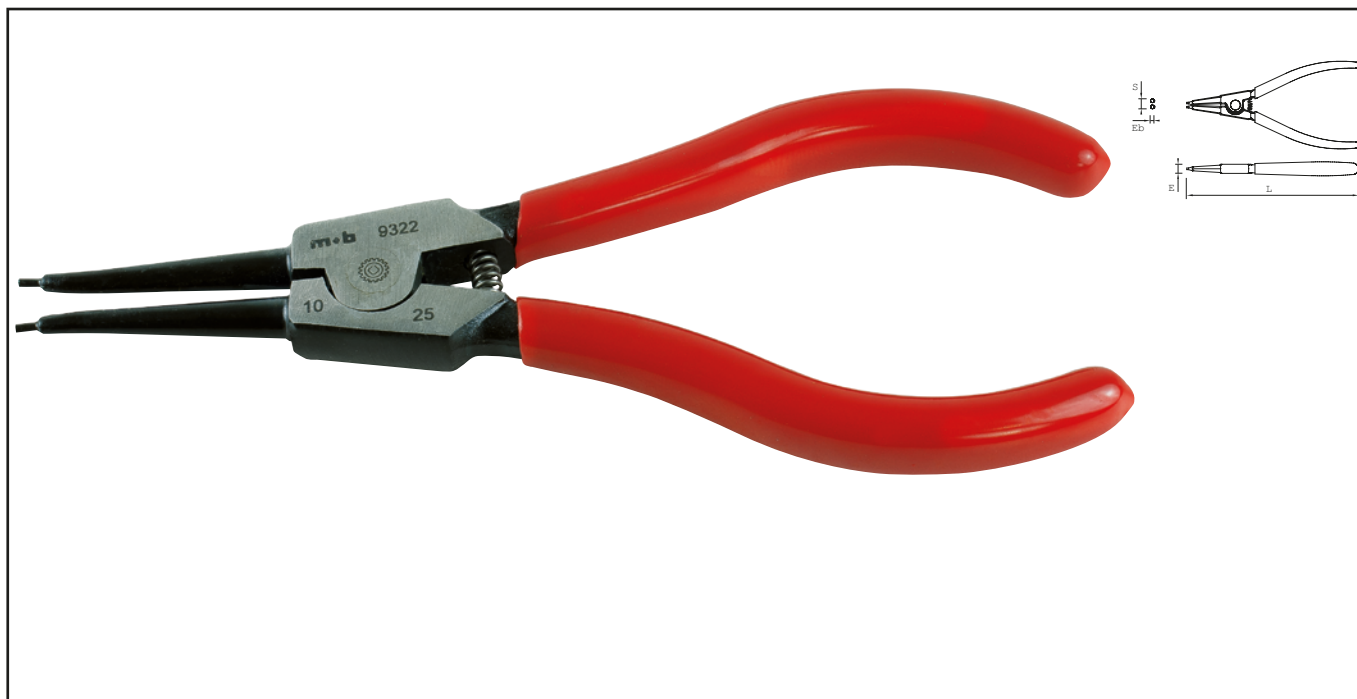

CIRCLIP PLIERS FOR EXTERNAL CLIPS Réf.: 932210001

Characteristics

ERGONOMY: The pliers' geometry is designed to set up circlips with just one hand. The release spring on external circlip pliers makes the handling of circlips easier. The pliers are chrome plated and the arms are sheathed for a better grip. **NOSE PERFORMANCES:** when handling, the outwards or inwards inclination of the noses avoids the circlips to slide. To increase their resistance, the noses are hardened by induction. The noses' diameters are designed with precision to fit the standardised holes of the circlips.

Product data

Eb mm	Ø mm	L mm	S mm	E mm	 g	G	Artikelnr.		EAN Code
1,3	10-25	140	4,7	7,5	95	E	9322100001	1	3303809322104
1,8	19-60	182	6,2	9	150	E	9322190001	1	3303809322197
2,3	40-100	224	7,8	11	215	E	9322400001	1	3303809322401