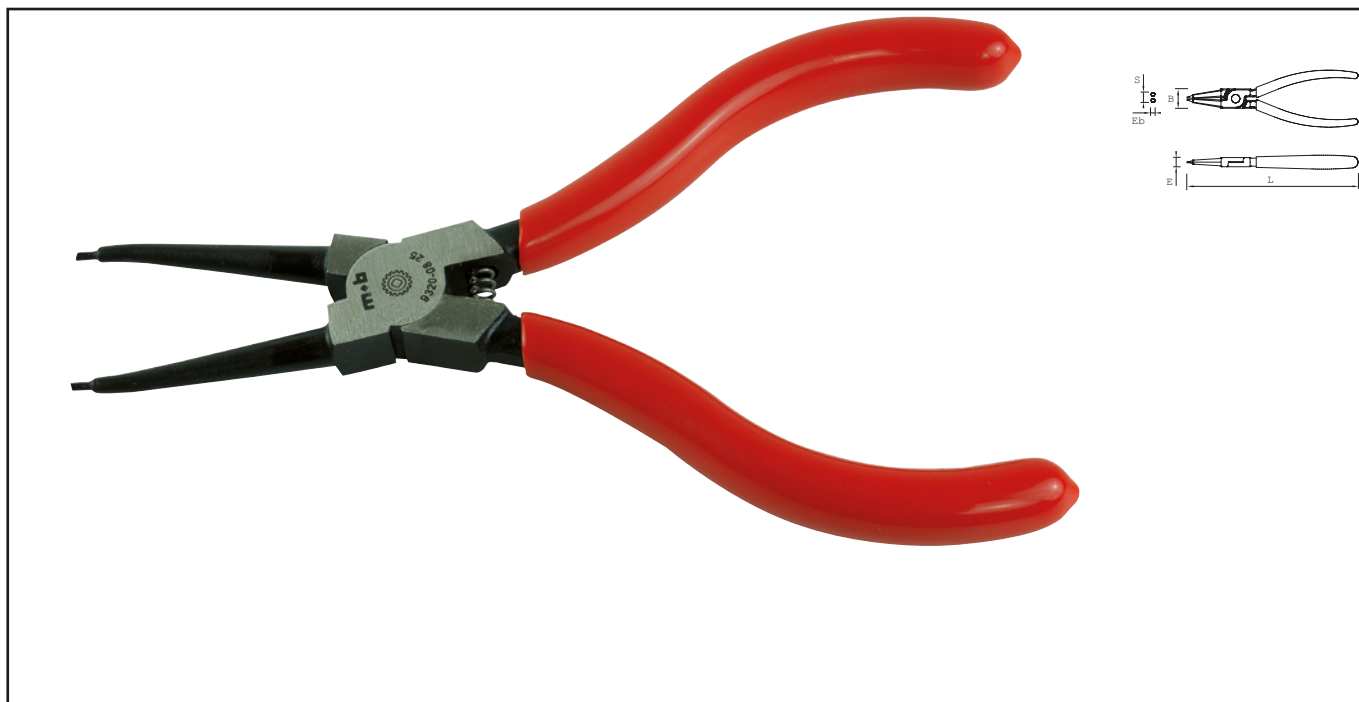

CIRCLIP PLIERS FOR INTERNAL CLIPS Réf.: 9320080001

Characteristics

ERGONOMY: The pliers' geometry is designed to set up circlips with just one hand. The release spring on external circlip pliers makes the handling of circlips easier. The pliers are chrome plated and the arms are sheathed for a better grip. **NOSE PERFORMANCES:** when handling, the outwards or inwards inclination of the noses avoids the circlips to slide. To increase their resistance, the noses are hardened by induction. The noses' diameters are designed with precision to fit the standardised holes of the circlips.

Product data

Eb mm	Ø mm	L mm	B mm	S mm	E mm	 g	G	Artikelnr.		EAN Code
1,3	12-25	145	15	3,1	9	95	E	9320080001	1	3303809320100
1,8	19-60	182	19	5,2	9	140	E	9320190001	1	3303809320193
2,3	40-100	223	23	5,7	11	205	E	9320400001	1	3303809320407