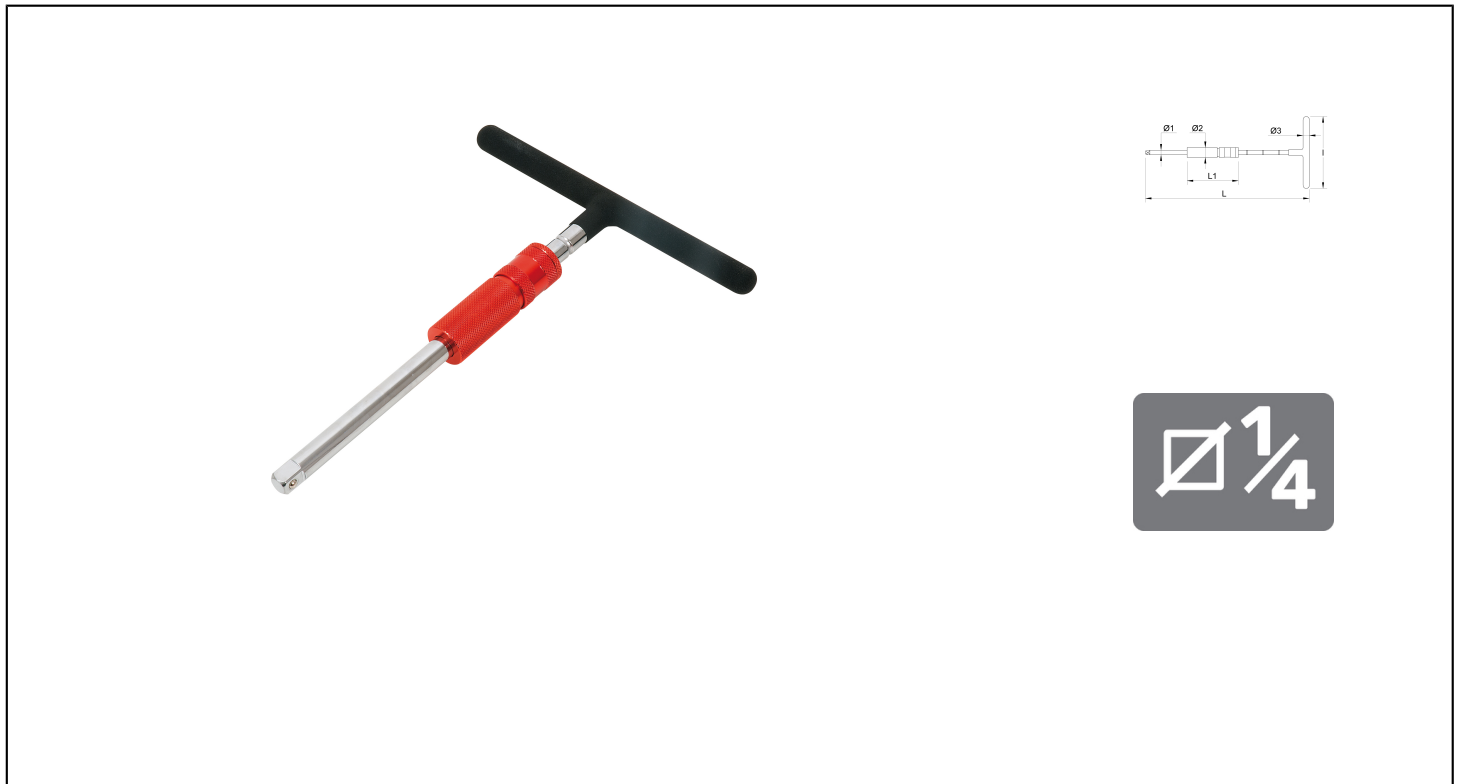

POWER SPIN 1/4" ON CARD Réf.: 9278141001

Characteristics

THE T-HANDLE TURNS FAST: without any friction. The red aluminium handle stays in the hand when the axe turns.
FINISH: axe with nickel-chrome-vanadium finish. swivel handle in anodised aluminium. The ring to unlock can be set in 3 different positions. **POWERFUL:** when the tightening is almost accomplished, the handle allows strong tightening, using one or even both hands.