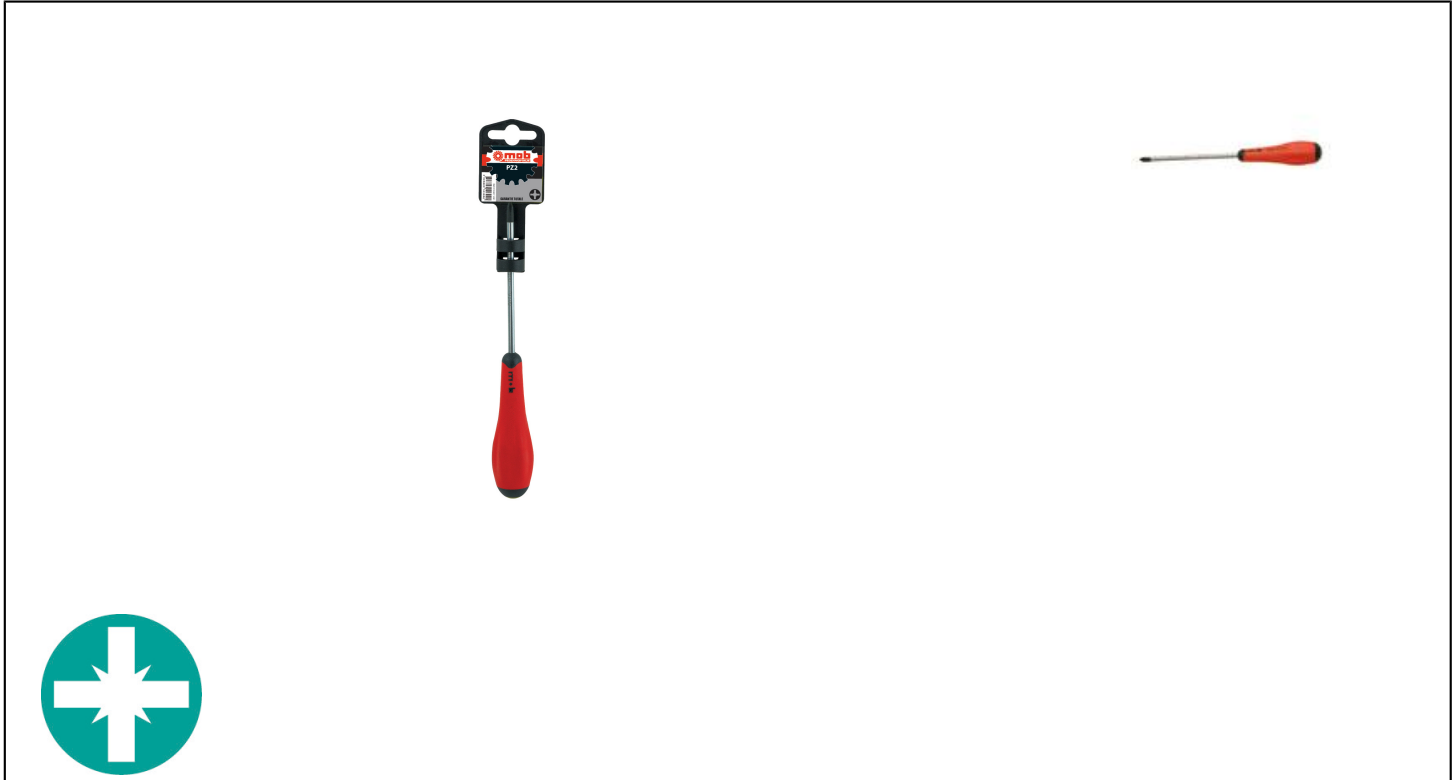

SCREWDRIVERS FOR POZIDRIV SCREWS, ON CARD

Réf.: **9103011001**

Characteristics

ERGONOMY: Bi-material handle. Combination of 2 materials: neoprene and polypropylene. For a tactile comfort, an optimal grip and at the same time a maximum resistance. Very powerful torque thanks to the shape of the handle. The handle's six sides guide the fingers automatically during powerful tightening. **SPEED:** handle thinning for very quick screwing. When set, it does not roll. **SOFT SPHERICAL HEAD:** Shape adapted to the pressure. Color code for an easy identification. **CONVENIENT:** Good visibility thanks to its red color. **FINISH:** Chrome-vanadium steel. Chromed and countersink blade. Phosphate-tip.