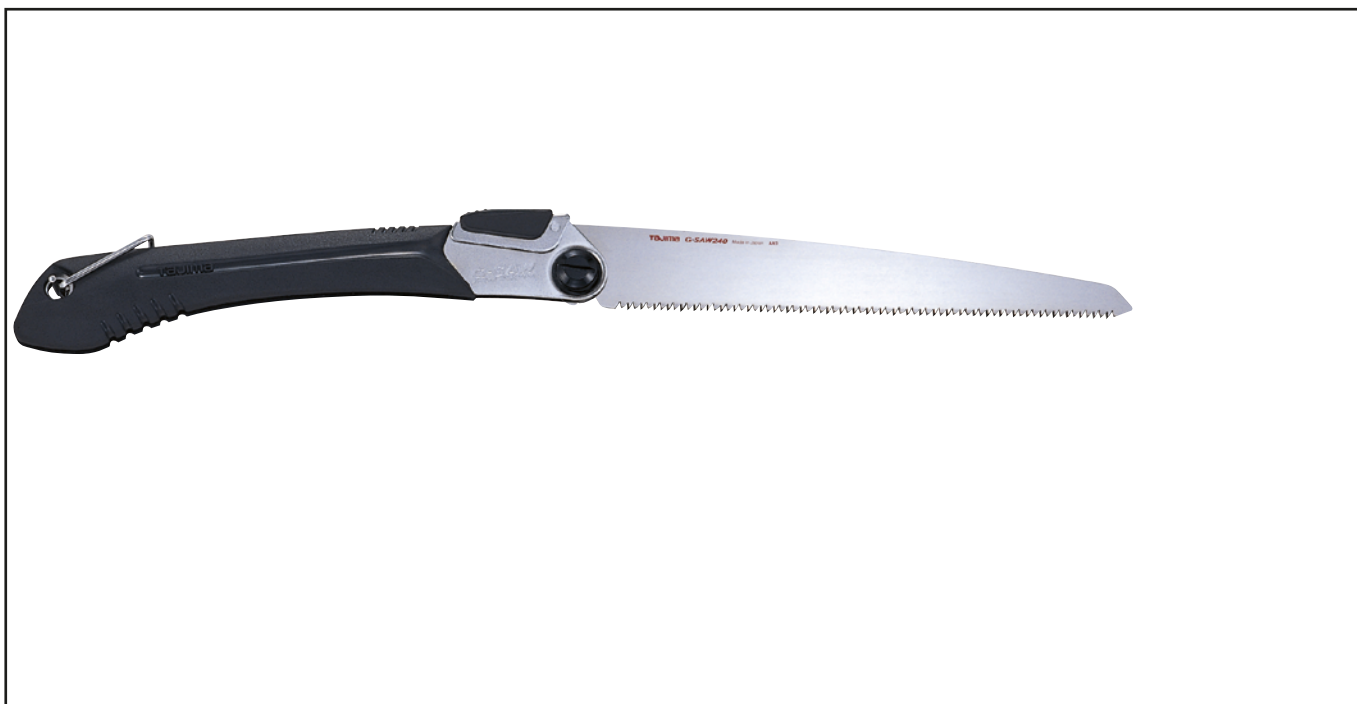

JAPANESE SAW TAJIMA® G SAW 240 ON CARD Réf.: 832930

Characteristics

FOLDING SAW: folding blade and easily interchangeable. Versatile dentition 9 TPI with alternation of 4 large teeth and 4 smaller teeth. Multiplies by 3 the blade's cutting performance, including for the green wood. **CHARACTERISTICS:** triple bevel sharpening. Cup pulling. High cutting quality (Japanese temper, high frequency). High quality steel blade for fast cutting. Thickness 0.9mm extra-rigid. Ergonomic elastomeric handle. On map.

Product data

				On card				
Blade length mm	Teeth per inch	Blade thickness mm	Ep. avec avoyage mm	 g	G	Artikelnr.		EAN Code
240	9	0,7	1,0	330		832930	1	3479138329302

NOVALIA SAS 2 rue de Bergognon 42500 LE CHAMBON F.
FRANCE - www.novalia.pro