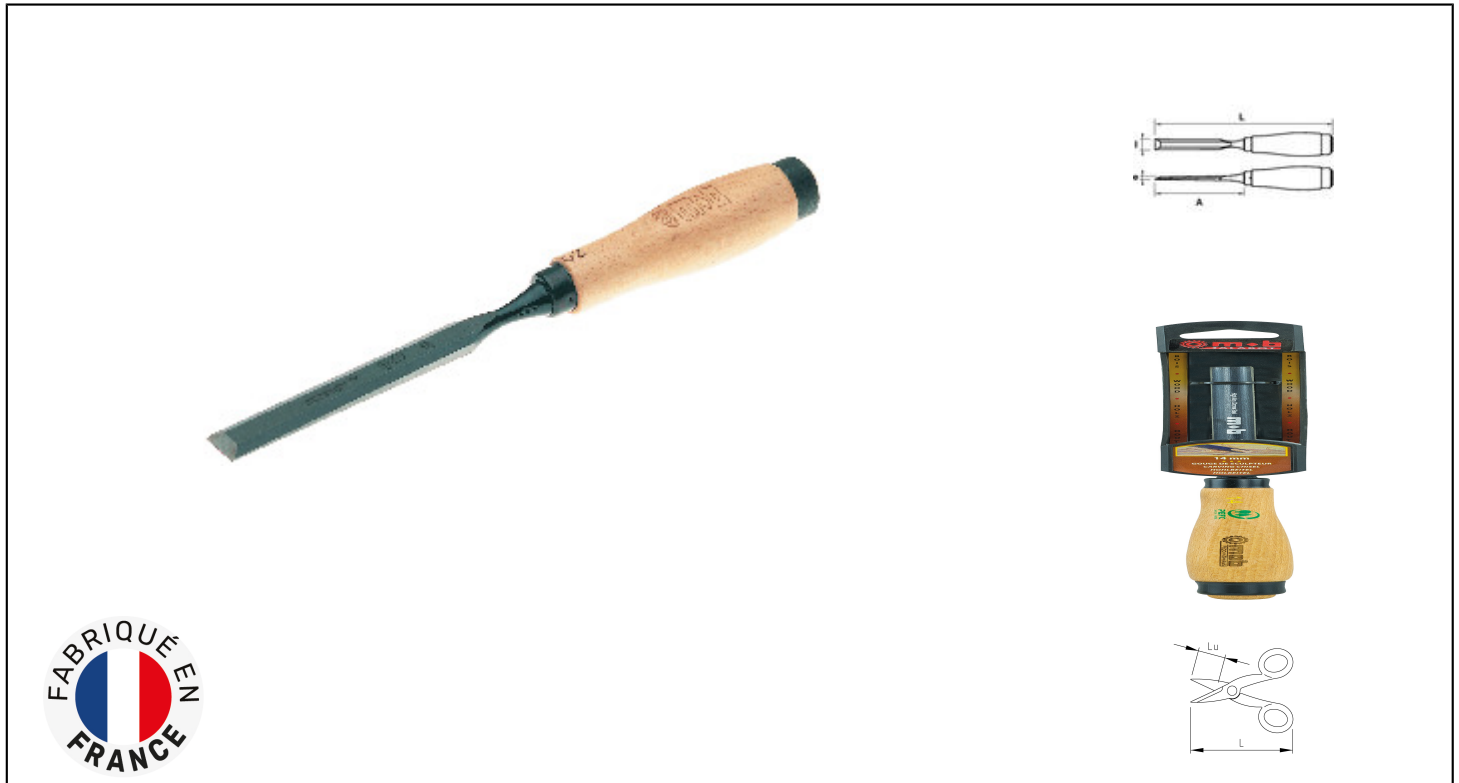

WOOD CHISEL Réf.: 7020040201

Characteristics

ERGONOMICS: high density wood: (600 kg / m³). **ROBUSTNESS AND MAINTENANCE:** precision striking thanks to a flat end. Reinforcement shell to avoid "mushrooming" and bursting of the wood. The shape prevents the tool from rolling. The tang does not twist in the handle thanks to its angular section assembly. **STRENGTH:** forged blade made of high-carbon steel and chrome. Hardness 59-63 HRC. **FINISHING AND MARKING:** burnishing and protective varnish. Precise marking of dimensions for easy identification. **PRECISION:** fine machining "faces" for a cutting edge of great straightness aggressive and durable. Angle at 25 °. **SAFETY:** Protective cap.