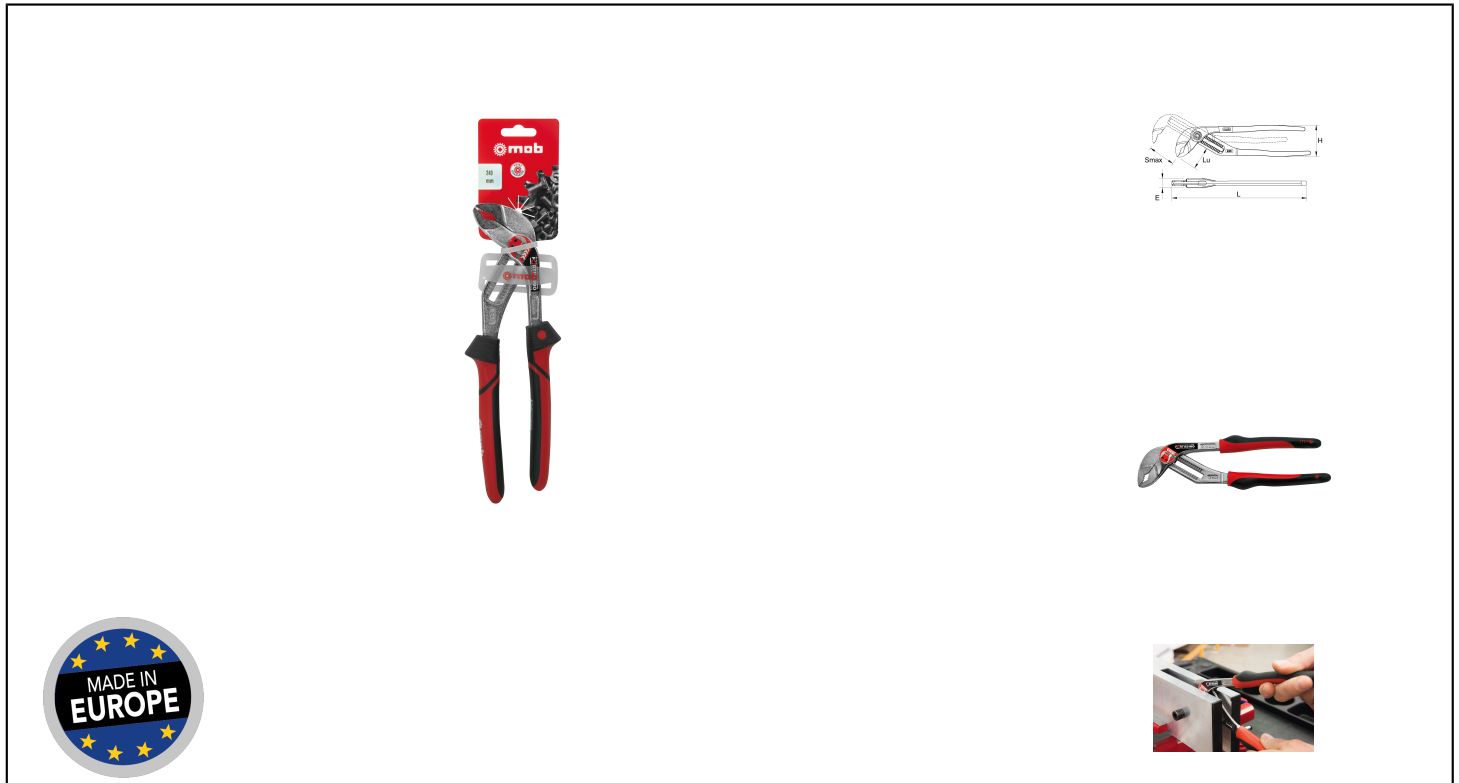

## RATCHETING PIPE WRENCH, ON CARD Réf.: 6484241401

### Characteristics

**WITHOUT BUTTON:** No button close to the head. Practical for narrow spaces, working at height, working with a risk of tension. Protected mechanism. **SELF-BLOCKING:** Push the handle to change the position. Adjustable with one hand: 16 positions. To unblock, just open the arms. Polished work parts. Forged and chrome-plated head. Bi-material handle: Polypropylene for more resistance and elastomer for a better grip. **PERFORMANCE:** Especially robust. Unequalled torque. On the one hand, box joint. On the other hand, a mechanism that is protected inside of the wrench. Max. capacity: 60 mm. Diamond-shaped.