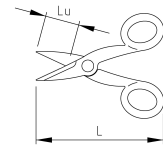

PERFORMANCE

- Clean attack: cuts right from the start.
- Cutting performance throughout the blade.

Product data

L mm "	Lu mm	 g	Garantie (nb d'année) / G	Ref.		Code EAN
200 / 8"	80	100	E	6217501001	1	3303806001545