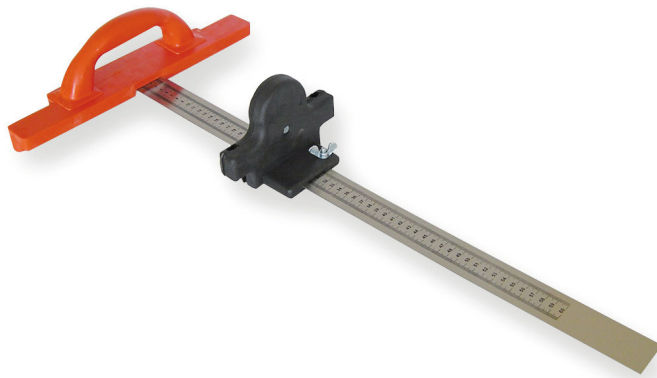

BIG DRYWALL MARKING GAUGE Réf.: 502160

Characteristics

Allows you to make cuts and lines up to 60 cm deep in plasterboard

A COMPLETE TOOL

consisting of 3 parts :

- 1 guide with ergonomic handle
- 1 graduated ruler
- 1 blade holder and 1 pencil holder that can be moved on the ruler

Supplied with 5 spare trapezoid blades (ref. 502638) and a pencil

FEATURES

- Graduation for cutting measurement
- Indelible laser engraving for longer life
- Tool can be used as a square
- Retractable blade for safe transport and while marking with the pencil
- Ergonomically designed handle for greater working comfort
- Can be used by both left- and right-handed users