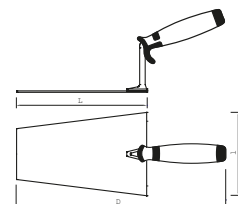

## STAINLESS STEEL SQUARE TROWEL WITH BIMATERIAL HANDLE Réf.: **331206**

### Characteristics

Stainless steel blade  
 Forged leg  
 Ergonomic bi-material handle