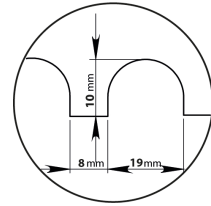

## GLUE SPEADER - BIMATERIAL HANDLE - ROUNDED TEETH - 45° BENT BLADE Réf.: **236681**

### Characteristics

Ergonomic handling

A BLADE BENT AT 45

- Enables glue to be applied without breaking the wrist
- Also makes it easier to access confined spaces in renovation work (e.g. under a radiator)

A PROFESSIONAL FRAME

- Aluminium frame
- New bi-material handle
- 28x12cm

### Product data

Denture mm / Teeth mm	L x l cm	 g	Garantie (nb d'année) / G	Ref.		Code EAN
Ø 20	28 x 12	0,6		236681		3479132366815

**NOVALIA SAS** 2 rue de Bergognon 42500 LE CHAMBON F. FRANCE - [www.novalia.pro](http://www.novalia.pro)