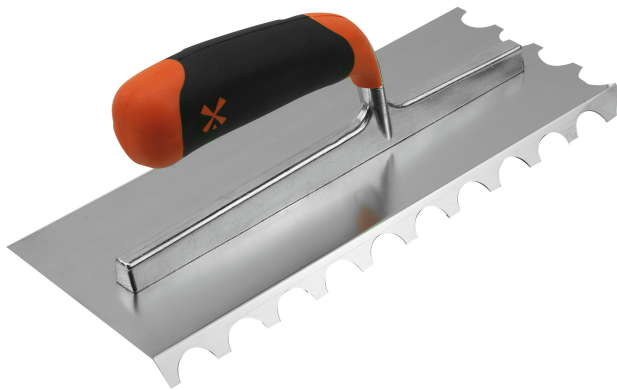

## GLUE SPEADER - BIMATERIAL HANDLE - ROUNDED TEETH - 45° BENT BLADE Réf.: **236681**

### Characteristics

Ergonomic handling

A BLADE BENT AT 45

- Enables glue to be applied without breaking the wrist
- Also makes it easier to access confined spaces in renovation work (e.g. under a radiator)

A PROFESSIONAL FRAME

- Aluminium frame
- New bi-material handle
- 28x12cm