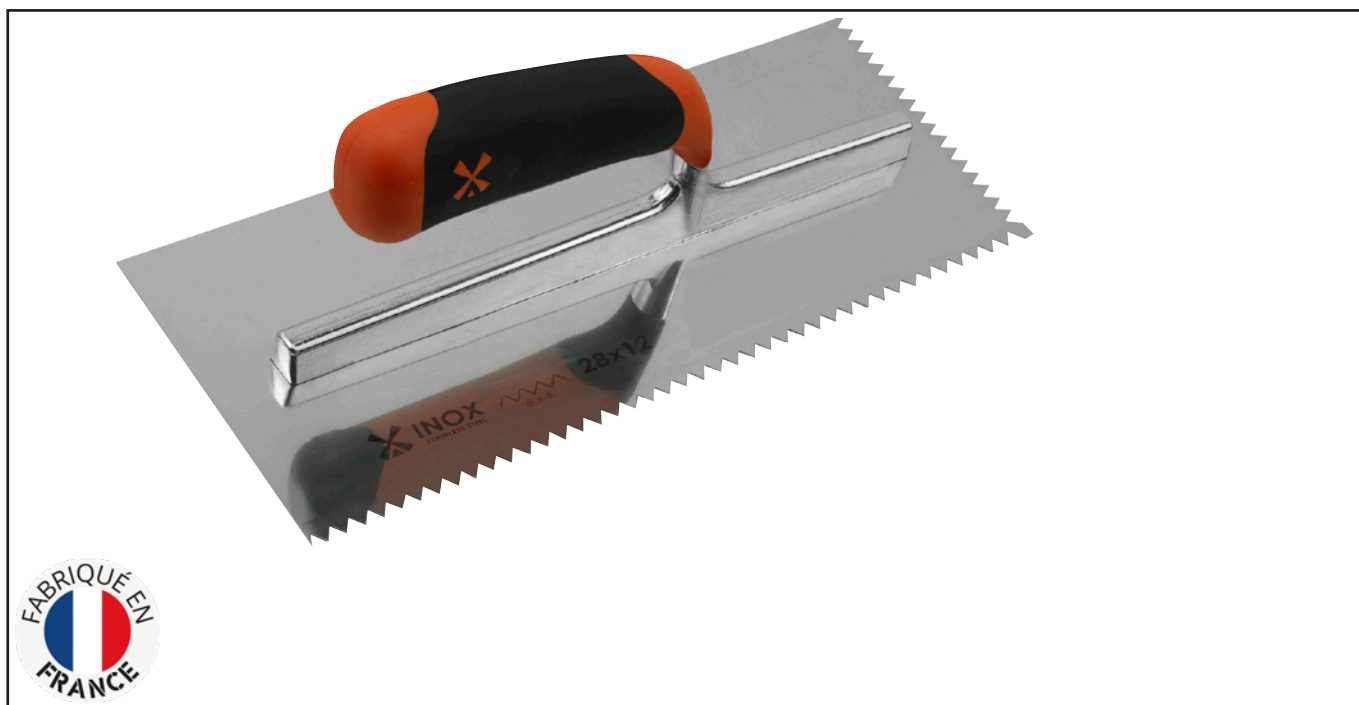

BI-MATERIAL SPREADER - ISOCELES TEETH 6 X 6 Réf.: 234671

Caracteristics

28 x 12cm. Toothed stainless steel blade on both sides, thickness 0.6 mm. Isosceles teeth 6 x 6 mm. Working comfort: ergonomic bi-material «SOFT» touch handle. All serrated glue trowels are delivered with a yellow case for suspension on a pin and for protection of the serrated blade.

Product data

Teeth mm	L x l cm	Blade thickness mm	 g	G	Artikelnr.		EAN Code
6 x 6	28 x 12	0,6	375		234671	3	3479132346718

MONDELIN

NOVALIA SAS 2 rue de Bergognon 42500 LE CHAMBON F.
FRANCE - www.novalia.pro