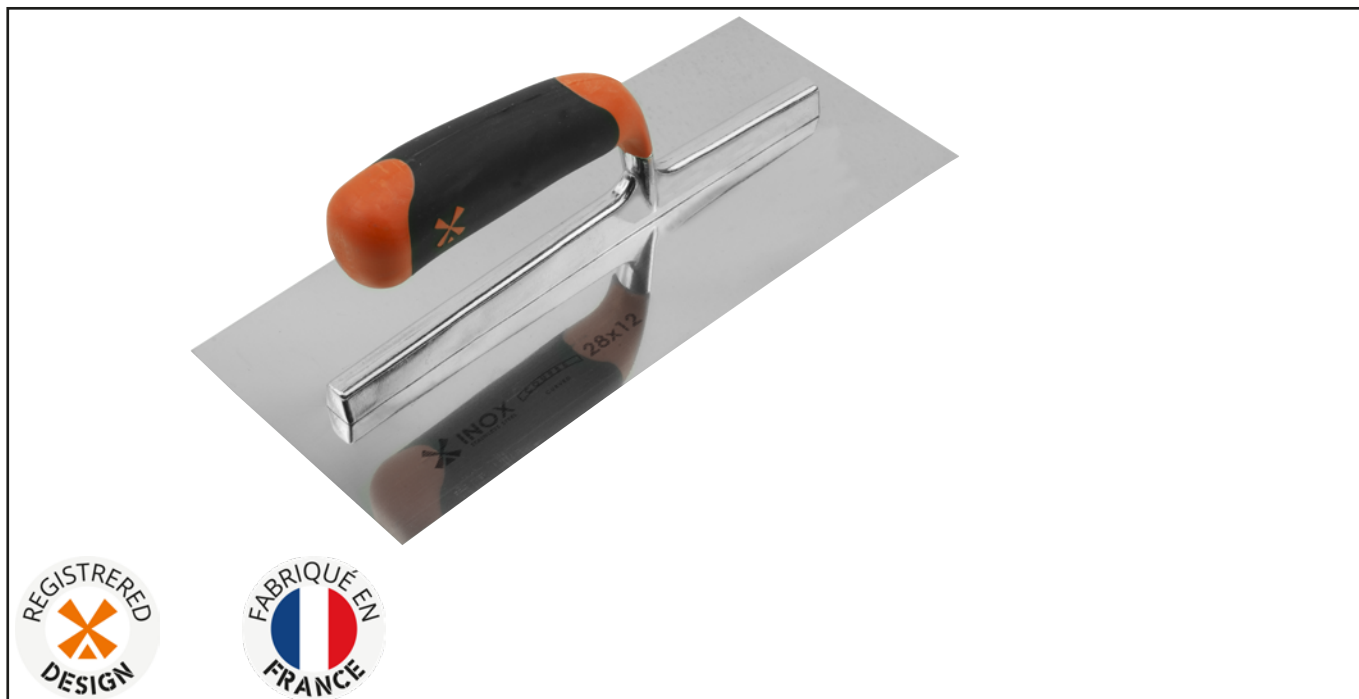

## SPREADER - CURVED STAINLESS STEEL BLADE - WOODEN HANDLE Réf.: 234551

### Characteristics

The professional's spreader

Durable, lightweight cast aluminium frame

A comfortable, ergonomic two-material handle

High-quality tempered stainless steel blade

A 0.6 mm thick blade, the ideal compromise between rigidity and flexibility.

All spreader come with a sheath for hanging on a spindle and to protect the blade.