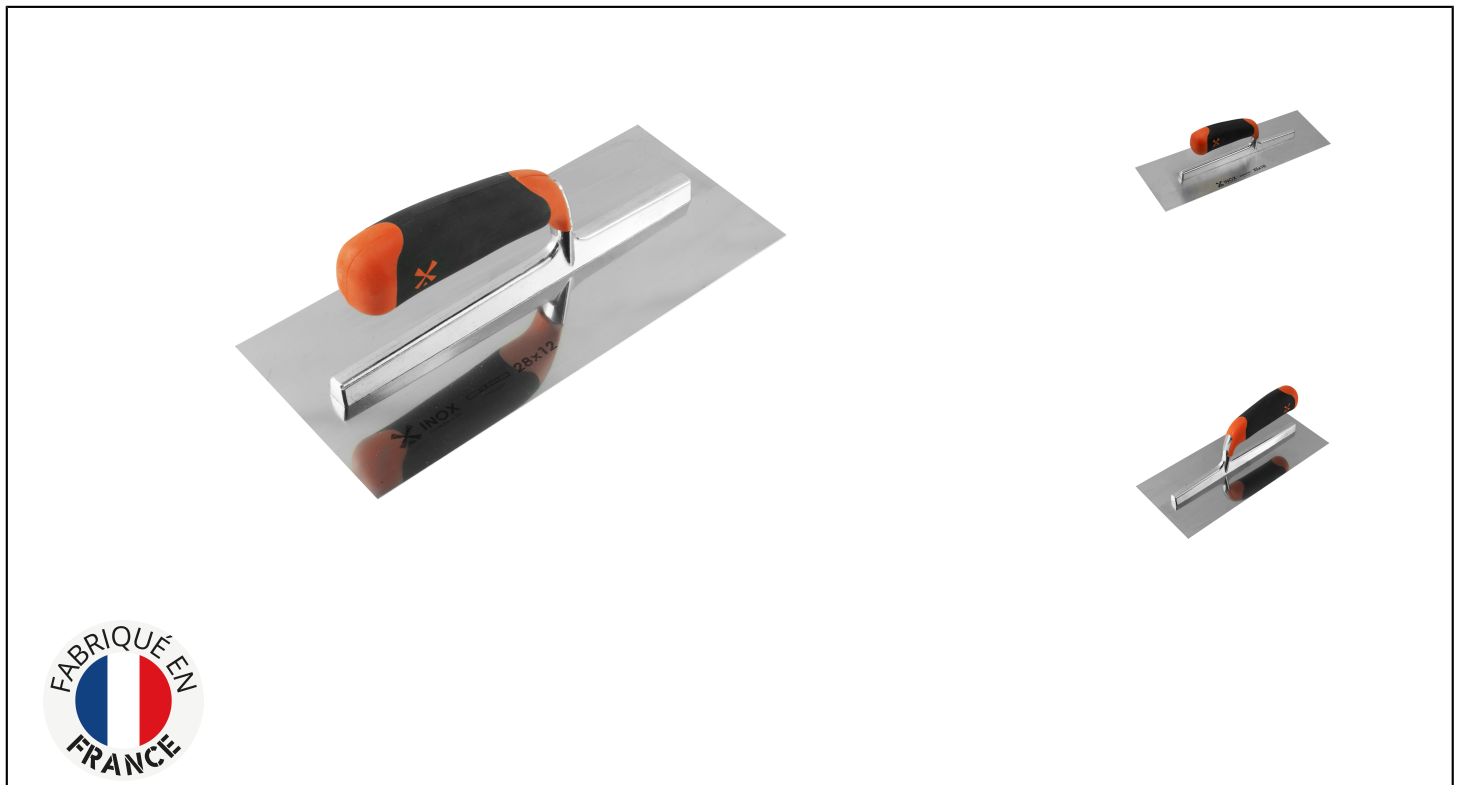

SPREADER - STAINLESS STEEL BLADE - BIMATERIAL HANDLE Réf.: 234521

Characteristics

An ergonomic and comfortable two-material handle

PROTECTED BLADE

All our trowels are delivered with a case for hanging on the spindle and to protect the blade

THE PROFESSIONAL'S PLATE

- A durable and lightweight cast aluminum frame
- A new two-material handle without roughness to facilitate cleaning and with a soft grip for greater comfort
- Deposited model

A STAINLESS STEEL BLADE

- Excellent quality hardened stainless steel
- A 0.6 mm thick blade, an ideal compromise between rigidity and flexibility

SEVERAL SIZES AND FINISHES

- A beveled finish: allows excellent tightening and smoothing of coatings