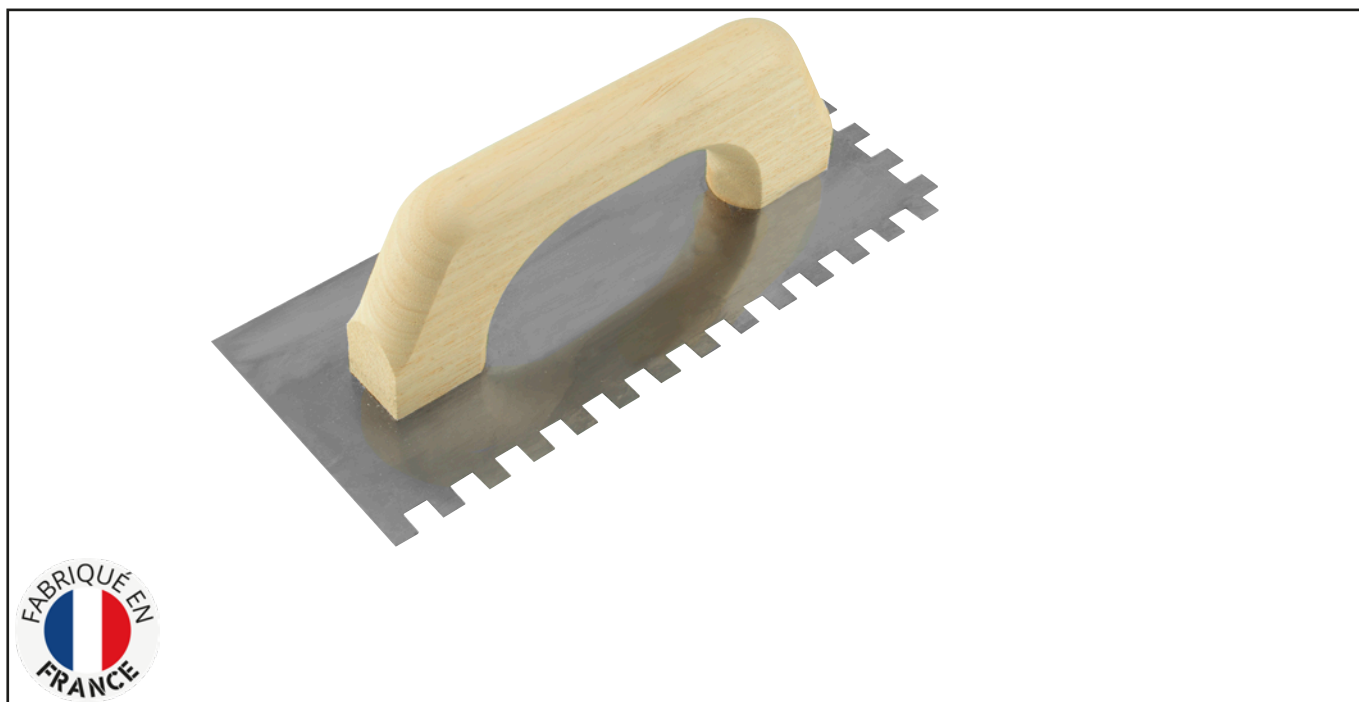

## GLUE SPEADER - SQUARE TEETH - SPANISH-STYLE WOODEN HANDLE Réf.: 231861

### Characteristics

Stainless steel blade with square teeth on both sides, thickness 0.6 mm

Closed wooden handle

28x12cm