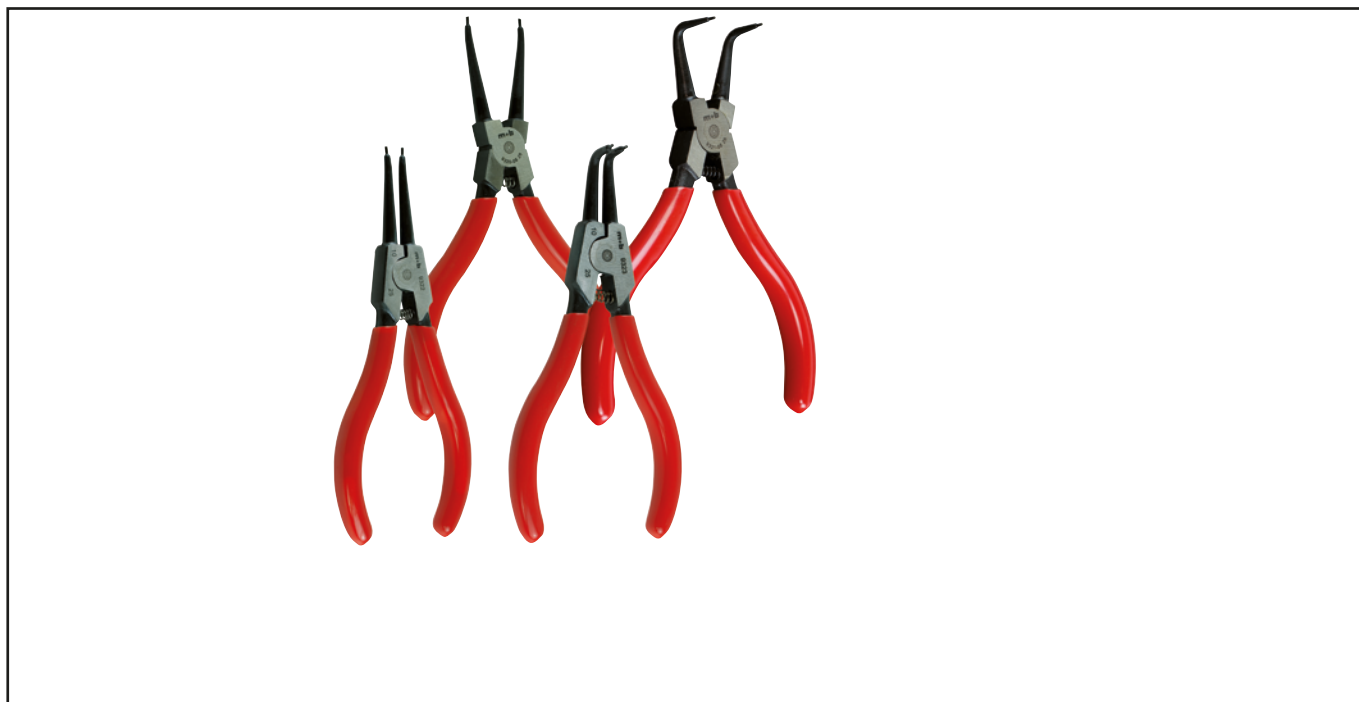

## SET OF CIRCLIP PLIERS, 4 PIECES FOR INTERNAL AND EXTERNAL CLIPS Réf.: **0000190001**

### Characteristics

Range: Circlip pliers from 8 to 100 mm. **ERGONOMY:** The pliers' geometry is designed to set up circlips with just one hand. The release spring on external circlip pliers makes the handling of circlips easier. The pliers are chrome plated and the arms are sheathed for a better grip. **NOSE PERFORMANCE:** when handling, the outwards or inwards inclination of the noses avoids the circlips to slide. To increase their resistance, the noses are hardened by induction. The noses' diameters are designed with precision to fit the standardised holes of the circlips.