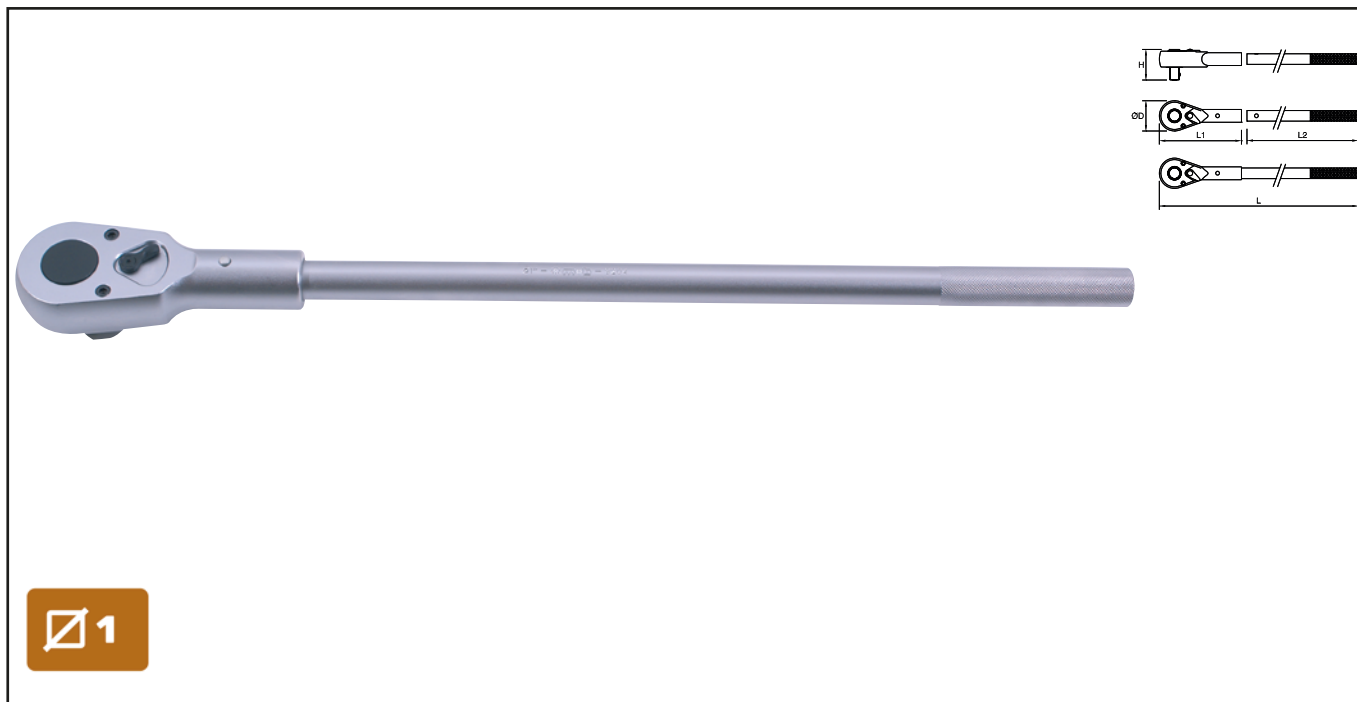

## REVERSIBLE RATCHET 1" Réf.: 9204360101

### Characteristics

COMPACT TOOL: for an easy access to narrow spaces. 3/4»: 9° increments (40 teeth)/ 1»: 10° increments (36 teeth).  
Integrated direction reversing system: controlled changing with just one hand. Handle easy to dismantle.

### Product data

L mm			ØD mm	H mm	 g	G	Artikelnr.		EAN Code
675	205	538	70	67	5600	E	9204360101	1	3303809001559

**NOVALIA SAS** 2 rue de Bergognon 42500 LE CHAMBON F.  
FRANCE - [www.novalia.pro](http://www.novalia.pro)