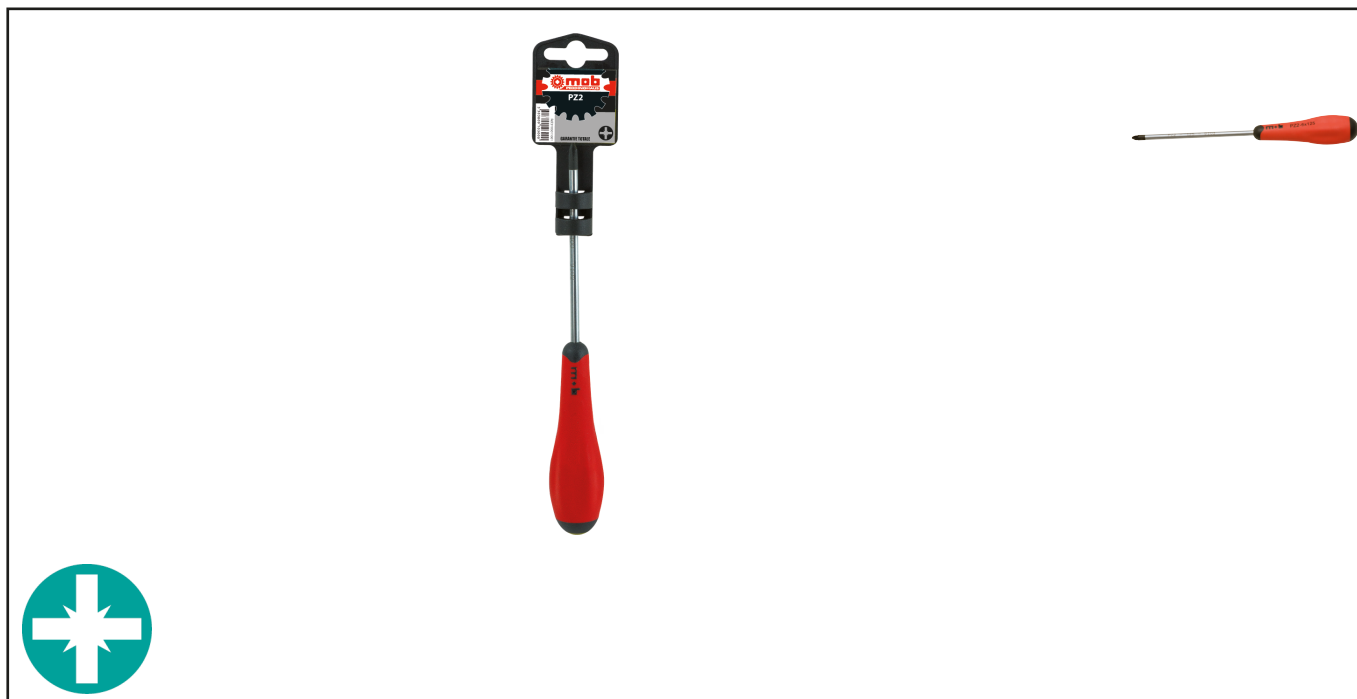

SCREWDRIVERS FOR POZIDRIV SCREWS, ON CARD

Réf.: **9103011001**

Characteristics

ERGONOMY: Bi-material handle. Combination of 2 materials: neoprene and polypropylene. For a tactile comfort, an optimal grip and at the same time a maximum resistance. Very powerful torque thanks to the shape of the handle. The handle's six sides guide the fingers automatically during powerful tightening. **SPEED:** handle thinning for very quick screwing. When set, it does not roll. **SOFT SPHERICAL HEAD:** Shape adapted to the pressure. Color code for an easy identification. **CONVENIENT:** Good visibility thanks to its red color. **FINISH:** Chrome-vanadium steel. Chromed and ground blade. Phosphate-tip.