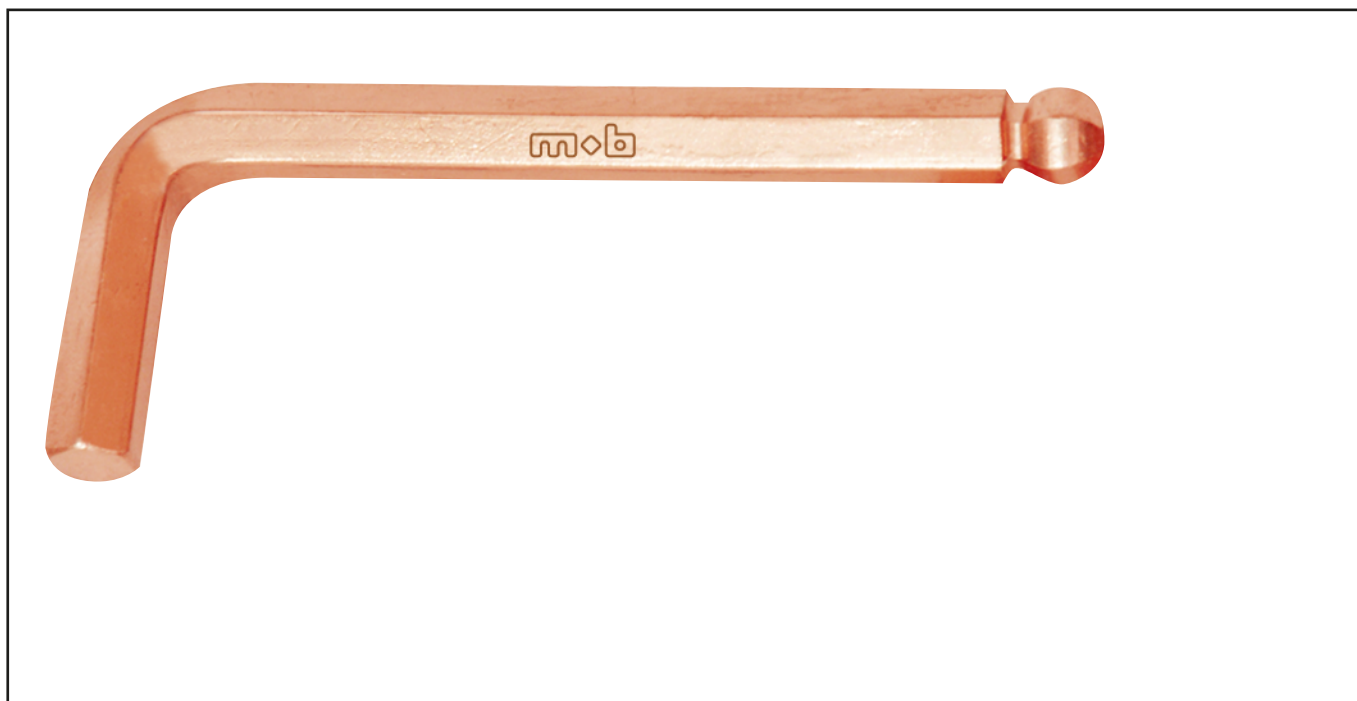

WRENCH, HEX KEY WITH BALL Réf.: 9051020081

Caracteristics

USE: Our range of non-sparking tools guarantees safety in a high explosive atmosphere (ATEX). In addition to its explosion-proof properties, the Cu-Be alloy is also anti-magnetic and highly corrosion resistant. **QUALITY:** The grade of the alloy is Cu-Be 25, whose resistance properties are greater than other grades of Cu-Be Alloy. The products' quality is thoroughly inspected to insure the non-sparking properties and a high corrosion resistance. Cu-Be Alloy is made by casting. Most of our tools are forged to increase the density of the alloy by 30%. That places the quality of our range among the best on the market. **Technical information – Materials :** CU – copper: 97.5%. Ni+co: 0.2% - 1.2% **Hardness:** 280-365 Brinell Be- Beryllium: 1.9% +/- 0.1% - Others: contains less than 0.5% of other materials. **Tensile strength:** 1250 N/mm2. The products have anti explosion features in explosive atmosphere (ATEX) of any risk level (permanent, frequent or occasional use), to gas (ATEX Zone 0 to 2, Category 1 to 3) or/and to dust (ATEX TYPE from 20 to 22). **Standards :** EN 1127-1 5 (2008), EN 13463-1 (2007) and EN 13463-5 standards.

Product data

Dim mm	G	Artikelnr.		EAN Code
2		9051020081	1	3303801806930
3		9051030081	1	3303801811330
4		9051040081	1	3303801802680
5		9051050081	1	3303801806947
6		9051060081	1	3303801811354
7		9051070081	1	3303801802697
8		9051080081	1	3303801806954
9		9051090081	1	3303801811361
10		9051100081	1	3303801802703
11		9051110081	1	3303801806961

NOVALIA ESPAÑA Portuetxe 51, of.204 20018 San Sebastián

TECHNICAL SHEET

WRENCH,HEX KEY WITH BALL Réf.: 9051020081

Dim mm	G	Artikelnr.		EAN Code
12		9051120081	1	3303801811378

NOVALIA SAS 2 rue de Bergognon 42500 LE CHAMBON F.
FRANCE - www.novalia.pro