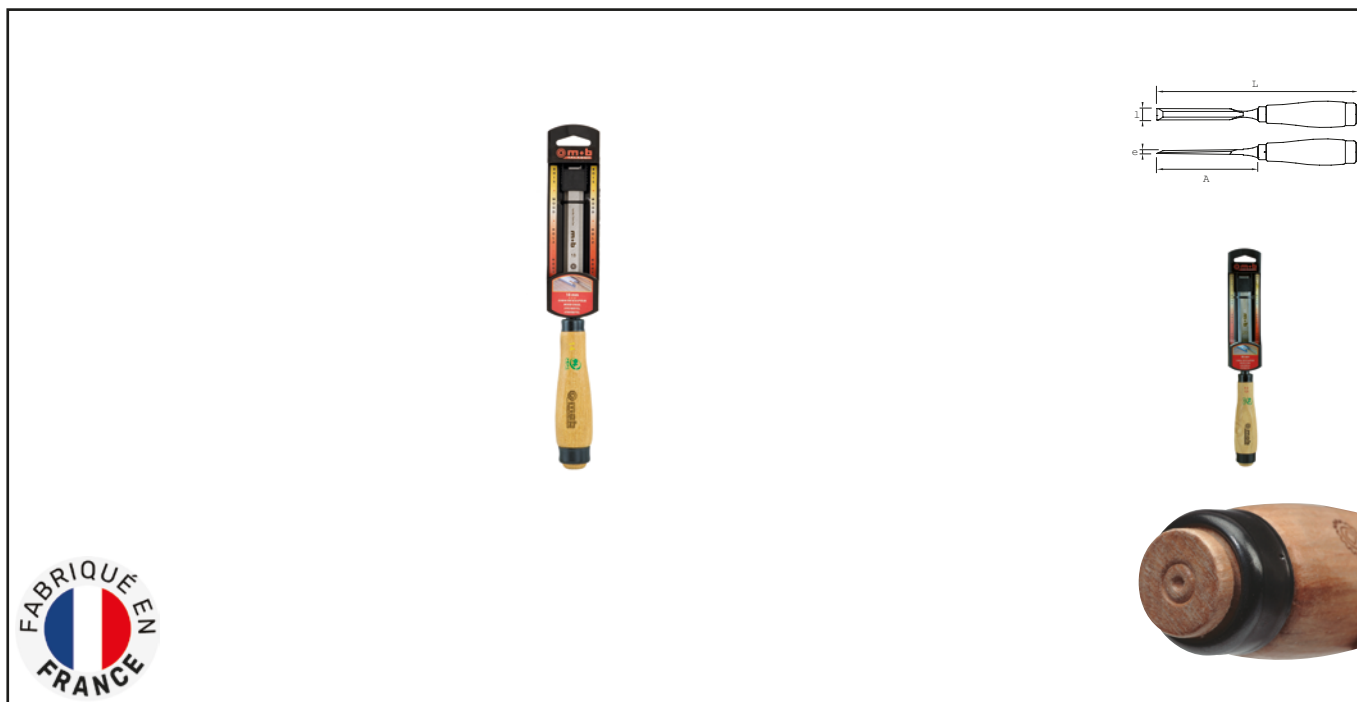

## SCULPTOR'S CHISEL ON MAP Réf.: 7020041201

### Characteristics

Wooden handle. **ERGONOMICS:** high density wood: (600 kg / m<sup>3</sup>). **ROBUSTNESS AND MAINTENANCE:** precision striking thanks to a flat end. Reinforcement shell to avoid «mushrooming» and bursting of the wood. Shape that prevents the tool from rolling. The tang does not twist in the handle thanks to its angular section assembly. **STRENGTH:** forged blade made of high-carbon steel and chrome. Hardness 59-63 HRC. **FINISHING AND MARKING:** burnishing and protective varnish. Precise marking of dimensions for easy identification. **PRECISION:** fine machining «faces» for a cutting edge of great straightness aggressive and durable. Angle at 25 °.