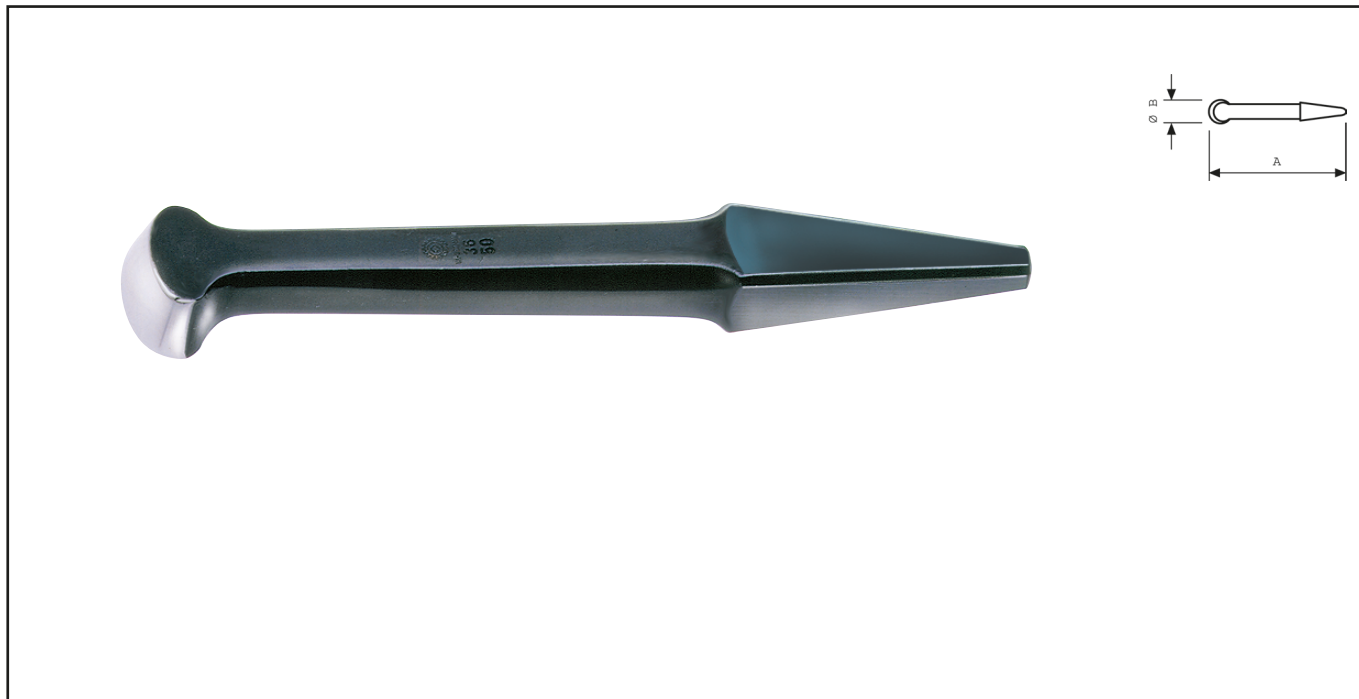

## PLANISHING STAKE Réf.: 0036010040

### Characteristics

Polished working part