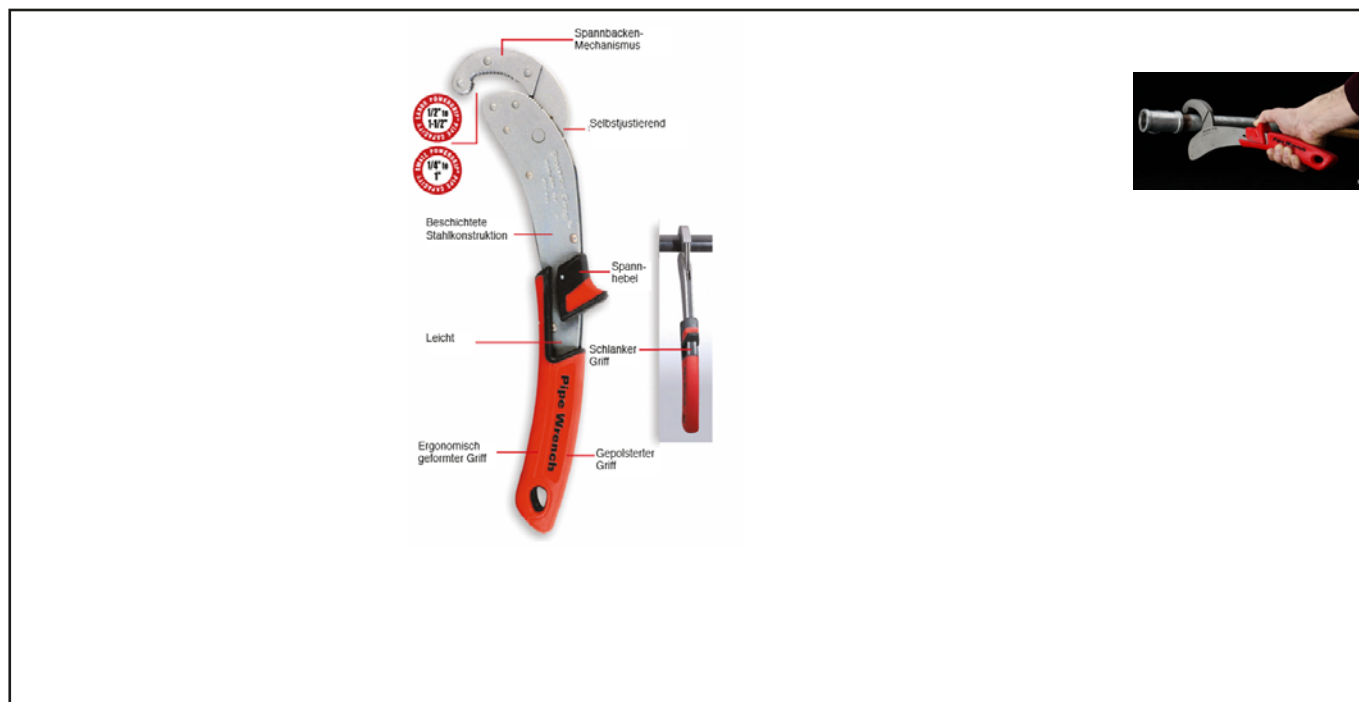

“POWER GRIP” PIPE WRENCH Réf.: 0000001155

Characteristics

Overlapping water pump pliers. Forged part, hardened working parts. Notched anti-slip zone. Very fine machining for optimum grip. Induction hardened grip area for maximum longevity. Multi-profile socket diamond. 7 adjustment positions maximum opening of 55mm. Wide rivet for efficient guidance. Anti-finger trap safety. Spatulated temples for better comfort. Washable PVC branches.